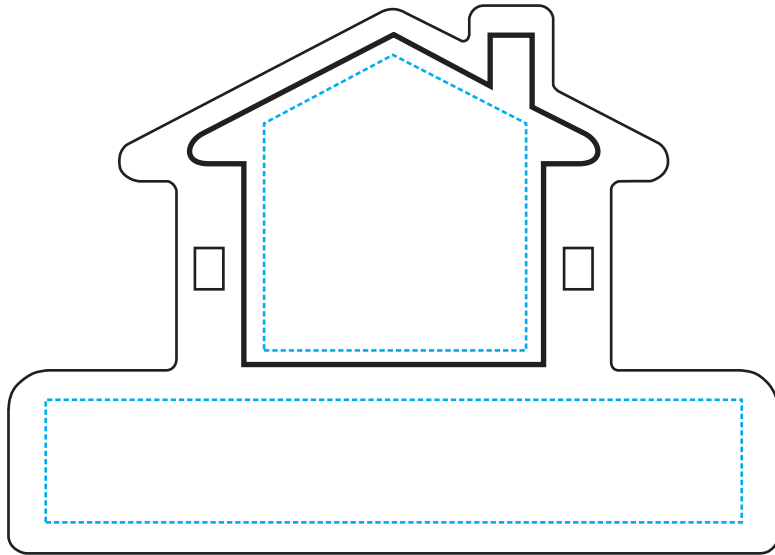

Product Information

Product Name: House Keep-it Clip

Item # 411

Imprint Area: House: 1 1/8”H x 1 3/8”W Grip for Front or Back: 5/8”H x 3 5/8”W

Front

Back

Minimum Line Thickness

 0.5 pts

Inverted 1 pts

Minimum Point Size
 Aa Bb Cc Dd Ee Ff Gg Hh Ii Jj Kk Ll Mm Nn Oo Pp Qq Rr Ss Tt Uu Vv Ww Xx Yy Zz

 5 pts

Inverted 7 pts
 Aa Bb Cc Dd Ee Ff Gg Hh Ii Jj Kk Ll Mm Nn Oo Pp Qq Rr Ss Tt Uu Vv Ww Xx Yy Zz