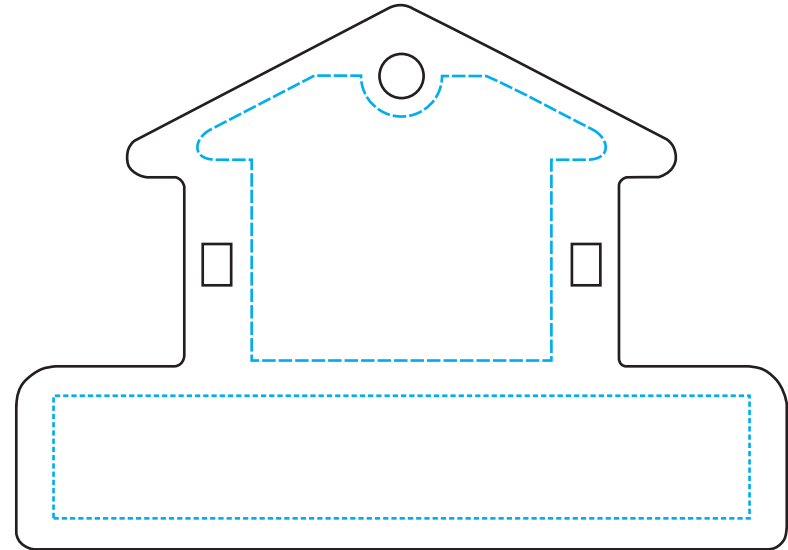

Product Information

Product Name: House Keep-it Clip

Item # 411

Imprint Area: House: 1 1/8”H x 1 3/8”W Grip for Front or Back: 5/8”H x 3 5/8”W

Front

Back

Minimum Line Thickness

 0.5 pts

Inverted 1 pts

Minimum Point Size
 Aa Bb Cc Dd Ee Ff Gg Hh Ii Jj Kk Ll Mm Nn Oo Pp Qq Rr Ss Tt Uu Vv Ww Xx Yy Zz

 5 pts

Inverted 7 pts
 Aa Bb Cc Dd Ee Ff Gg Hh Ii Jj Kk Ll Mm Nn Oo Pp Qq Rr Ss Tt Uu Vv Ww Xx Yy Zz