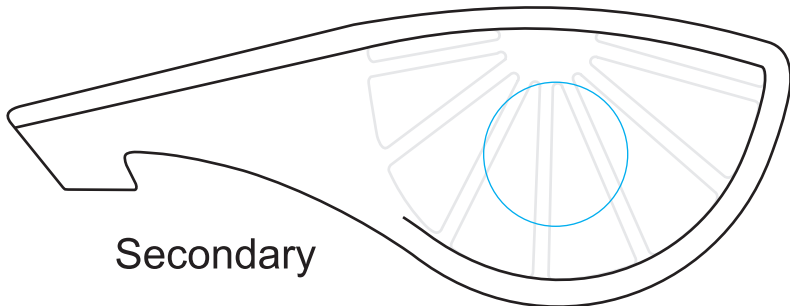

Secondary

Minimum Line Thickness

0.5 pts

Inverted 1 pts

Minimum Point Size

Aa Bb Cc Dd Ee Ff Gg Hh Ii Jj Kk Ll Mm Nn Oo Pp Qq Rr Ss Tt Uu Vv Ww Xx Yy Zz

5 pts

Inverted 7 pts

Aa Bb Cc Dd Ee Ff Gg Hh Ii Jj Kk Ll Mm Nn Oo Pp Qq Rr Ss Tt Uu Vv Ww Xx Yy Zz

Font Style on small text size

Arial Regular or any light type font

Aa Bb Cc Dd Ee Ff Gg Hh Ii Jj Kk Ll Mm Nn Oo Pp Qq Rr Ss Tt Uu Vv Ww Xx Yy Zz

BOLD fonts tend to close the eye of the letters

Halftones

Vibrant Color

Number of Ink Colors Available

Four Color Spot Max